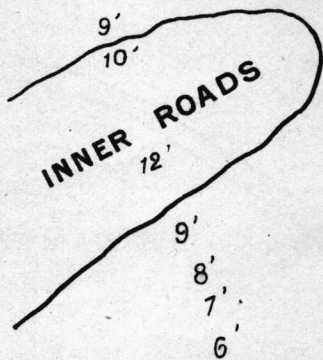

BUENOS AIRES CITY

PLATE 2

TY

BUENOS AIRES C

SWAMPS

VUELTA DE ROCHA

ELO

LOW GROUND AND TOSCA

BOCA DISTRICT

LOW WATER LINE

ABOVE

CITY

PLATE 2

VUELTA DE ROCHA

RIRCHUELO

DISTRICT